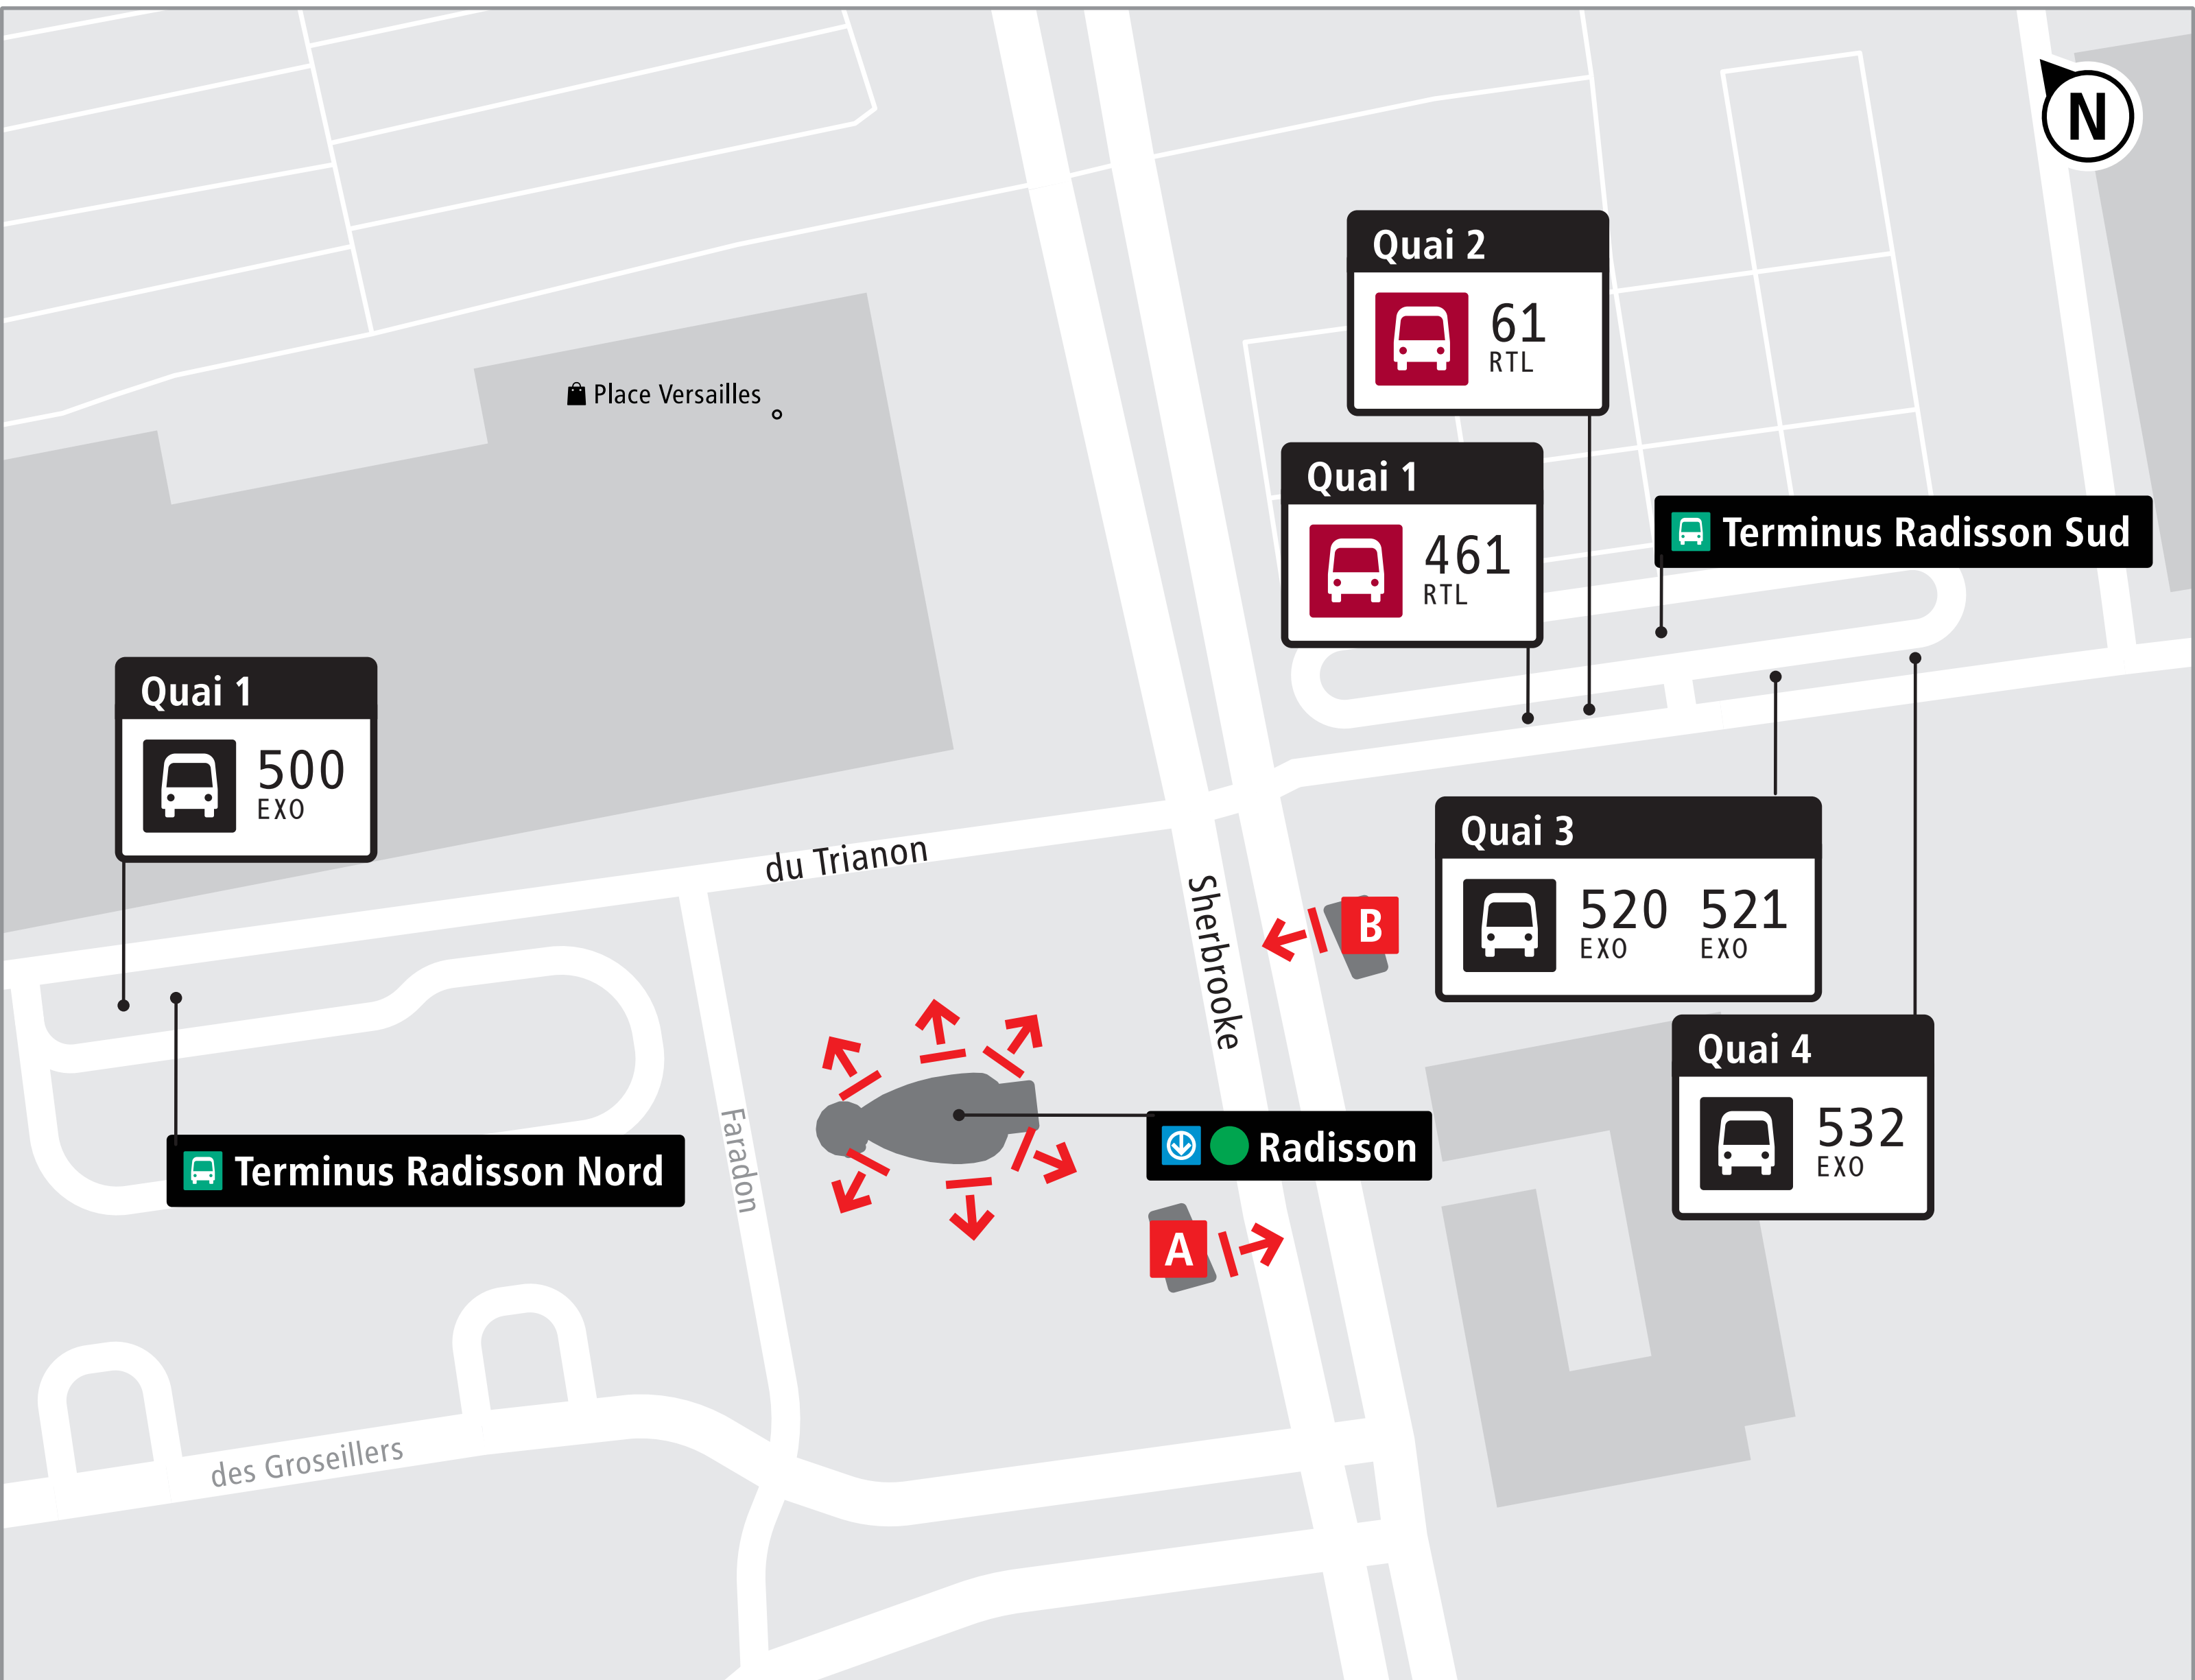

Radisson terminus

LEGEND

Station exit

Bus stops